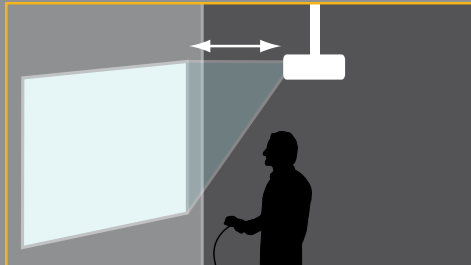

Get moving

Shadow free gaming

With the advent of motion controlled gaming from the Playstation®3 Move, Xbox 360 Kinect and of course the Nintendo Wii, gamers need, more than ever, to be on their feet. In the past, this might have been a problem, as some projectors were positioned behind the player causing an on-screen shadow. Now, using a special “short-throw” lens developed by Optoma, the GT750-XL can be placed much closer to your screen, eliminating the shadow that might have made your motion-controlled gaming all but impossible.

GT750-XL