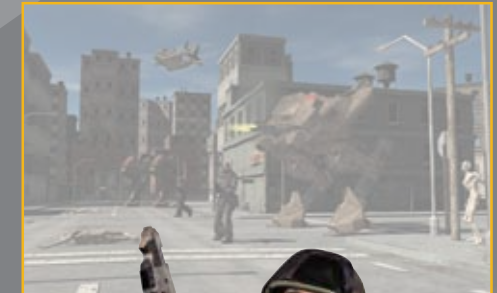

Traditional Home Cinema projector with the lights on