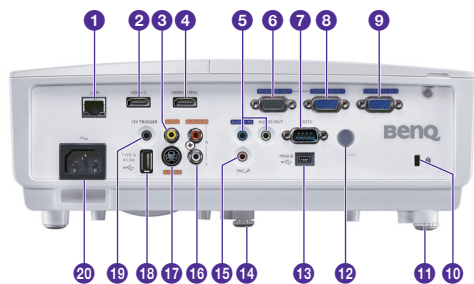

Input and Output Terminals

- ① RJ45 LAN input jack
- ② HDMI-2 input jack
- ③ VIDEO input jack
- ④ HDMI-1/MHL input jack
- ⑤ Audio input/output jack
- ⑥ RGB signal output jack
- ⑦ RS232 control port
- ⑧ COMPUTER-1 input jack
- ⑨ COMPUTER-2 input jack
- ⑩ Kensington anti-theft lock slot
- ⑪ Rear adjuster foot
- ⑫ Rear IR remote sensor
- ⑬ USB Mini-B port
- ⑭ Front adjuster foot
- ⑮ Microphone jack
- ⑯ Audio (L/R) input jack
- ⑰ S-VIDEO input jack
- ⑱ USB Type-A port
- ⑲ 12V TRIGGER
- ⑳ AC power cord inlet

Product Specifications

Projection System	DLP	
Native Resolution	WXGA (1280x800)	
Brightness	4200 ANSI Lumen	
Contrast Ratio	11000:1	
Display Color	1.07 Billion Colors	
Lens	F=2.59~2.91, f=16.87~21.87mm	
Aspect Ratio	Native 16:10 (5 aspect ratio selectable)	
Throw Ratio	1.2-1.57(77" @2m)	
Image Size (Diagonal)	50" ~ 300"	
Zoom Ratio	1.3x	
Lamp Type	280W	
Lamp Mode (Normal/Eco/SmartEco/LampSave)*	3000/4000/6000 hours	
Keystone Adjustment	2D, Vertical & Horizontal $\pm$ 30 degrees	
Projection Offset	Vertical: 123% $\pm$ 5%	
Resolution Support	VGA(640 x 480) to WUXGA_RB(1920 x 1200)*RB = Reduced blanking	
Horizontal Frequency	15K-102KHz	
Vertical Scan Rate	23-120Hz	
Compatibility	HDTV Compatibility	480i, 480p, 576i, 576p, 720p, 1080i, 1080p
	Video Compatibility	NTSC, PAL, SECAM
	3D Compatibility	Frame Sequential: Up to 60Hz 720p
	(Please refer to User Manual for detailed support timing.)	Frame Packing: Up to 24 Hz 1080p
		Side by Side: Up to 24Hz 1080p
		Top Bottom: Up to 60Hz 1080p
Interface	Computer in (D-sub 15pin)	x 2
	HDMI	x 2
	MHL	x 1 (share with HDMI 2)
	Monitor out	x 1
	Composite Video in (RCA)	x 1
	S-Video in	x 1
	Audio in (Mini Jack)	x 1
	Audio in (L/R)	x 1
	Audio out (Mini Jack)	x 1
	Microphone in (Mini jack)	x 1
	Speaker	10W x 1
	LAN(RJ-45)	x 1 (LAN Control & LAN display)
	USB (Type A)	x 1
	USB (Type Mini B)	x 1
	DC 12V Trigger (3.5mm Jack)	x 1
	RS232 (DB-9pin)	x 1
	IR Receiver	x2 (Front+Rear)
Dimensions	Dimensions(W x H x D)	314.2x116x216.3mm (include feet)
	Weight	314.2x102x216.3mm (exclude)
		7.28 lbs (3.3 Kg)
Power	Power Supply	AC100 to 240V, 3.9A, 50 to 60 Hz
	Power Consumption	370W(Normal), 310W(Eco), Standby<0.5W
Audible Noise	37/34 dBA (Normal/Economic mode)	
On-Screen Display Languages	Arabic/Bulgarian/ Croatian/ Czech/ Danish/ Dutch/ English/ Finnish/ French/ German/ Greek/ Hindi/ Hungarian/ Italian/ Indonesian/ Japanese/ Korean/ Norwegian/ Polish/ Portuguese/ Romanian/ Russian/ Simplified Chinese/Spanish/ Swedish/ Turkish/ Thai/ Traditional Chinese (28 Languages)	

Logistics information

Product Code	9H.JCN77.23E
EAN Code	471 8755 05355 9
Dimensions Single Carton (cm)	24.1 * 29 * 41.8
Carton Weight (kg)	5
Pallet Qty	64

BenQ Europe B.V.
Meerenakkerweg 1-17
5652 AR Eindhoven
The Netherlands
Tel: +31 88 8889200
Fax: +31 88 8889299