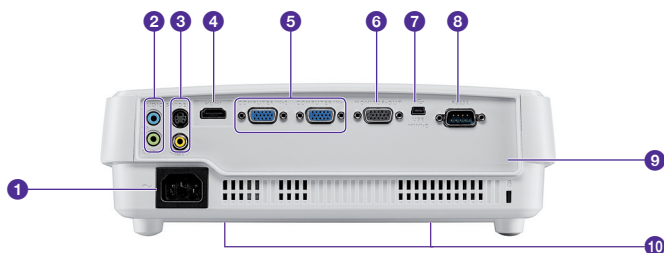

Input and Output Terminals

- 1 AC power jack
- 2 Audio input jack
- 3 Audio output jack
- 4 HDMI-input port
- 5 RGB (PC)/Component Video (YPbPr/YCbCr) signal input jacks
- 6 RGB signal output jack
- 7 USB port
- 8 RS232 control port
- 9 Kensington anti-theft lock slot
- 10 Ceiling mount holes

Product Specifications

Projection System	DLP	
Native Resolution	WXGA (1280 x 800)	
Brightness	3200AL	
Contrast Ratio	13000:1	
Display Color	1.07 Billion Colors	
Lens	F=2.56-2.8, f=21-23.1 mm	
Aspect Ratio	Native 16:10 (5 aspect ratio selectable)	
Throw Ratio	1.5-1.65	
Image Size (Diagonal)	53"~300"	
Zoom Ratio	1.1:1	
Lamp Type	190W	
Lamp Mode (Normal/Eco/SmartEco/LampSave)*	4500/6000/6500/10000 hours	
Keystone Adjustment	1D,Vertical +/- 40 degrees	
Projection Offset	100% ±5%	
Resolution Support	VGA(640 x 480) to UXGA(1600 x 1200)	
Horizontal Frequency	15~102KHz	
Vertical Scan Rate	23~120Hz	
Compatibility	HDTV Compatibility	480i, 480p, 576i, 576p, 720p, 1080i, 1080p
	Video Compatibility	NTSC, PAL, SECAM
	3D Compatibility	Frame Sequential: Up to 720p
		Frame Packing: Up to 1080p
		Side by Side: Up to 1080i/p
		Top Bottom: Up to 1080p
		(Please refer to User's Manual for detailed support timing.)
Interface	Computer in (D-sub 15pin)	x 2 (Share with component)
	Monitor out (D-sub 15pin)	x 1
	Composite Video in (RCA)	x 1
	S-Video in (Mini DIN 4pin)	x 1
	HDMI	x 1
	Audio in (Mini Jack)	x 1
	Audio out (Mini Jack)	x 1
	Speaker	2W x 1
	USB (Type mini B)	x 1
	RS232 (DB-9pin)	x 1
	IR Receiver	x1 (Front)
Dimensions	Dimensions(W x H x D)	283 x 95 x 222 mm (with feet)
	Weight	283 x 88.7 x 222 mm (without feet)
		1.9kg
Power	Power Supply	AC100 to 240V, 50 to 60 Hz
	Power Consumption	Normal 270W, Eco 220W, Standby<0.5W
Audible Noise	33/28 dBA (Normal/Economic mode)	
On-Screen Display Languages	Arabic/Bulgarian/ Croatian/ Czech/ Danish/ Dutch/ English/ Finnish/ French/ German/ Greek/ Hindi/ Hungarian/ Italian/ Indonesian/ Japanese/ Korean/ Norwegian/ Polish/ Portuguese/ Romanian/ Russian/ Simplified Chinese/Spanish/ Swedish/ Turkish/ Thai/ Traditional Chinese (28 Languages)	

Logistics information

Product Code	9HJCH77.14E
EAN Code	471 8755 05372 6
Dimensions Single Carton (cm)	35.1 x 14.50 x 29.50
Carton Weight (kg)	2,9
Pallet Qty	120

BenQ Europe B.V.
Meerenakkerweg 1-17
5652 AR Eindhoven
The Netherlands
Tel: +31 88 8889200
Fax: +31 88 8889299

© 2014 BenQ Corp. Specification may vary by region, please visit your local stores for details. Actual product's features and specifications are subject to change without notice. This material may include corporate names and trademarks of third parties which are the properties of the third parties respectively. Doc.: PRJ HB BR EN 0301

BenQ
Because it matters